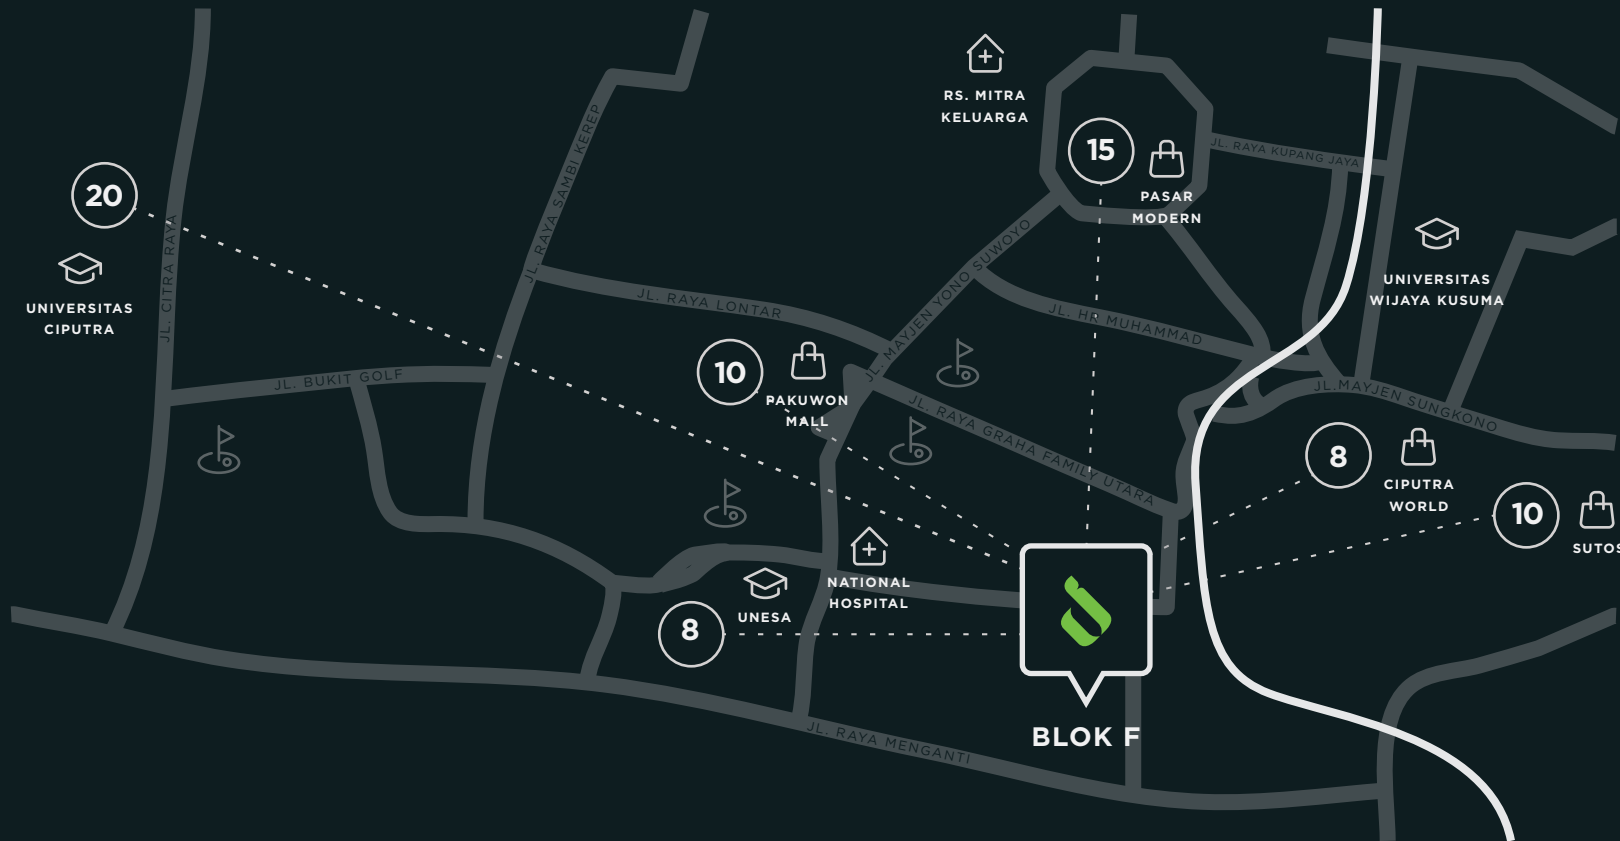

LEGEND

-  Hospital
-  Mall
-  Golf Course
-  University/ School
-  Street
-  Highway

DISTANCE

Dian Istana, Blok F is 8 minutes away from nearest mall, 10 minutes from toll access, 8 minutes from golf courses, and 15 minutes to food and beverages area.