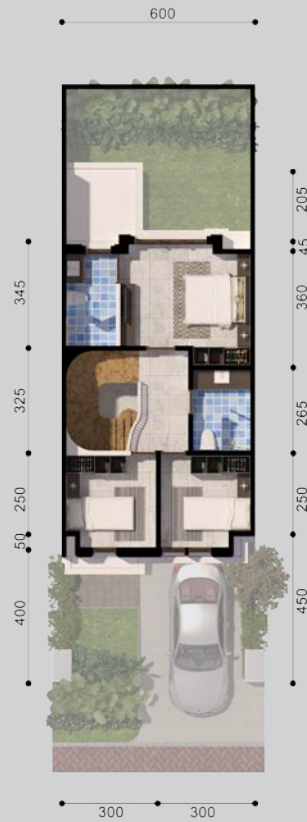

FIRST FLOOR

- 3+1
BEDROOM

- 2+1
BATHROOM

- 33 sq.m
OPTIONAL ATTIC ROOF